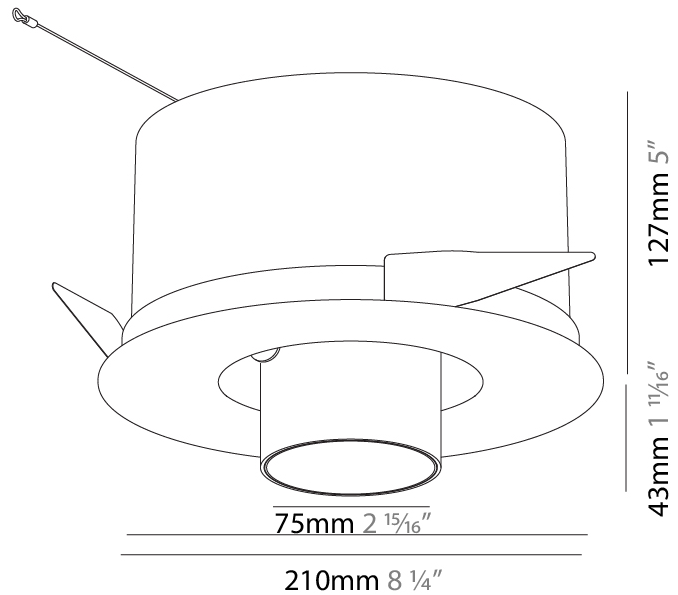

GENERAL

Series: Imagine
 Subseries: Imagine Round
 Brand: Prolight
 Division: Architectural
 Mounting Type: Recessed
 Mounting Location: Ceiling
 Subcategory: Spots

PHYSICAL

Shape: Round
 Diameter (mm): 210
 Diameter (in): 8 1/4
 Height (mm): 170
 Height (in): 6 11/16
 Ceiling Thickness (mm): 10 / 12.5 / 15
 Ceiling Thickness (in): 3/8 or 1/2 or 9/16
 Min. Recessing Depth (mm): 140
 Min. Recessing Depth (in): 5 1/2
 Light Distribution: Adjustable / Indirect
 Weight (kg): 1.4
 Weight (lbs): 3.09
 Fixture Finish: SSR / BKV / CWI / CRY / HAB / UFT / ITA / RUA / FTG / MYG / LOD / PUS / FRO / FUP / KIA / POP / BLS / SPG / MEY / GOH / GUM / CHC / COM / ABZ / JAG / OBR / MOS / ROR
 Fixture Material: Aluminum Die Cast
 Cut-out Measurements: D. - 195mm / 7 11/16"

GENERAL

Series: Imagine
 Subseries: Imagine Round
 Brand: Prolight
 Division: Architectural
 Mounting Type: Recessed
 Mounting Location: Ceiling
 Subcategory: Spots

PHYSICAL

Shape: Round
 Diameter (mm): 210
 Diameter (in): 8 1/4
 Height (mm): 170
 Height (in): 6 11/16
 Ceiling Thickness (mm): 10 / 12.5 / 15
 Ceiling Thickness (in): 3/8 or 1/2 or 9/16
 Min. Recessing Depth (mm): 140
 Min. Recessing Depth (in): 5 1/2
 Light Distribution: Adjustable / Indirect
 Weight (kg): 1.4
 Weight (lbs): 3.09
 Fixture Finish: SSR / BKV / CWI / CRY / HAB / UFT / ITA / RUA / FTG / MYG / LOD / PUS / FRO / FUP / KIA / POP / BLS / SPG / MEY / GOH / GUM / CHC / COM / ABZ / JAG / OBR / MOS / ROR
 Fixture Material: Aluminum Die Cast
 Cut-out Measurements: D. - 190mm / 7 1/2"

OPTICAL

Reflector: 12
 Optic: Lens Pack - No Lens / Linear Spread Lens / Honeycomb / Spread Lens
 Adjustability: Rotational 355°; Tilt 45°

RATINGS AND CERTIFICATIONS

Certified By: Certified for North American Standards
 IP rating: IP20